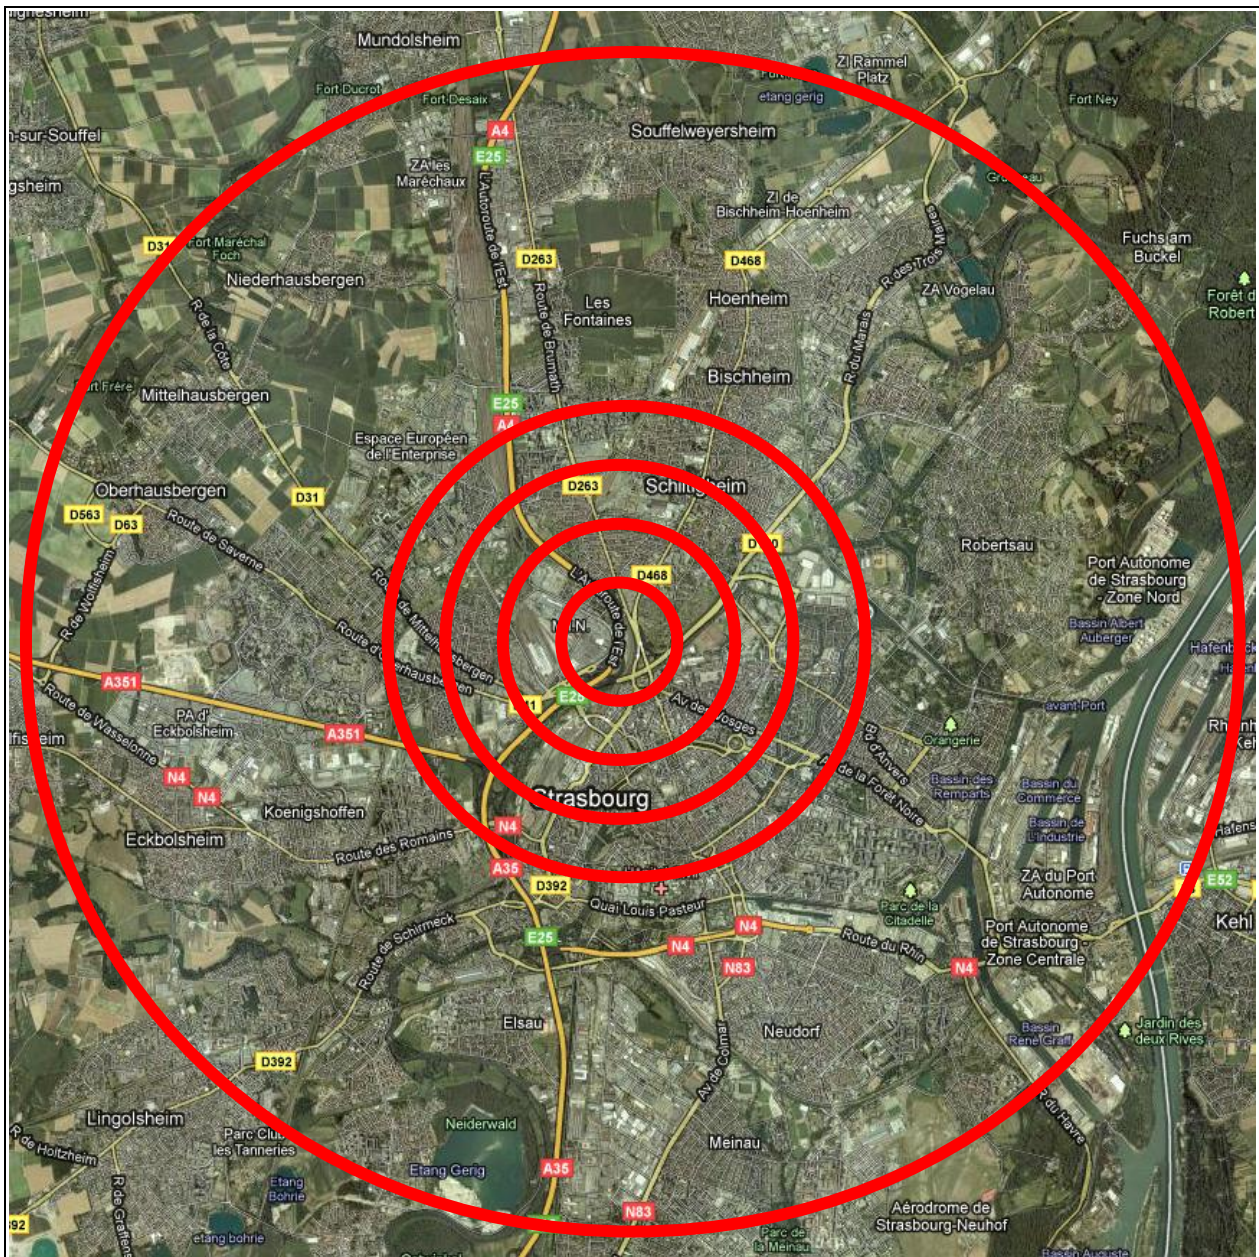

Effect of a 12 kT-bomb on Strasbourg

Zone	Distance	Area	Population
1	0 – 0,5 km	0,8 km ²	2.782
2	0,5 – 1,0km	2,5 km ²	8.693
3	1,0 – 1,5 km	4,0 km ²	13.908
4	1,5 – 2,0 km	5,5 km ²	19.124
5	2,0 – 5,0 km	66,0 km ²	229.482
Total affected population			272.123

Calculations are base on a total poulation of 272.123 people (3.477 per km²)